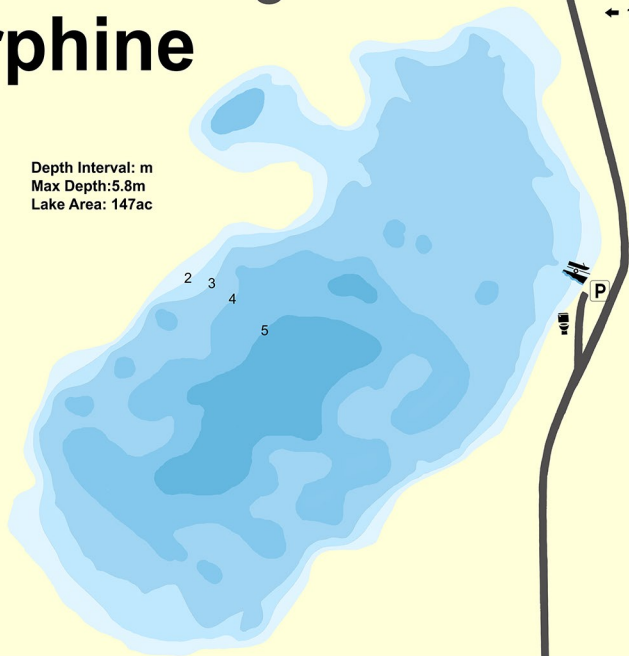

Corstorphine Lake

Depth Interval: m
Max Depth: 5.8m
Lake Area: 147ac

50.615910
-100.206400

Rainbow Trout
Brown Trout

To Sandy Lake
& Hwy 45
↓