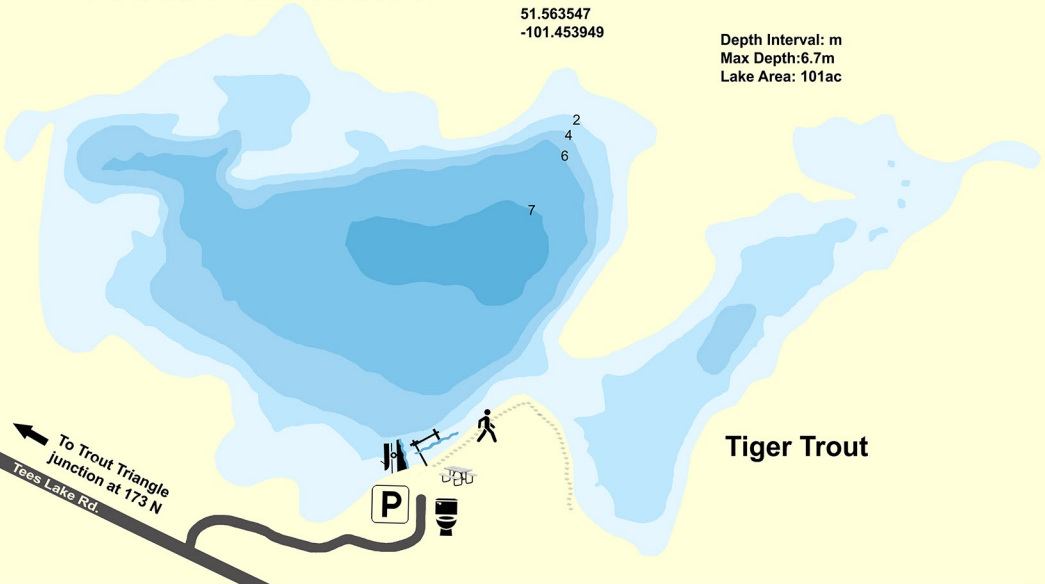

Hwy 83

Twin Lakes

51.563547
-101.453949

Depth Interval: m
Max Depth: 6.7m
Lake Area: 101ac

To Trout Triangle
junction at 173 N
Tees Lake Rd.

Tiger Trout