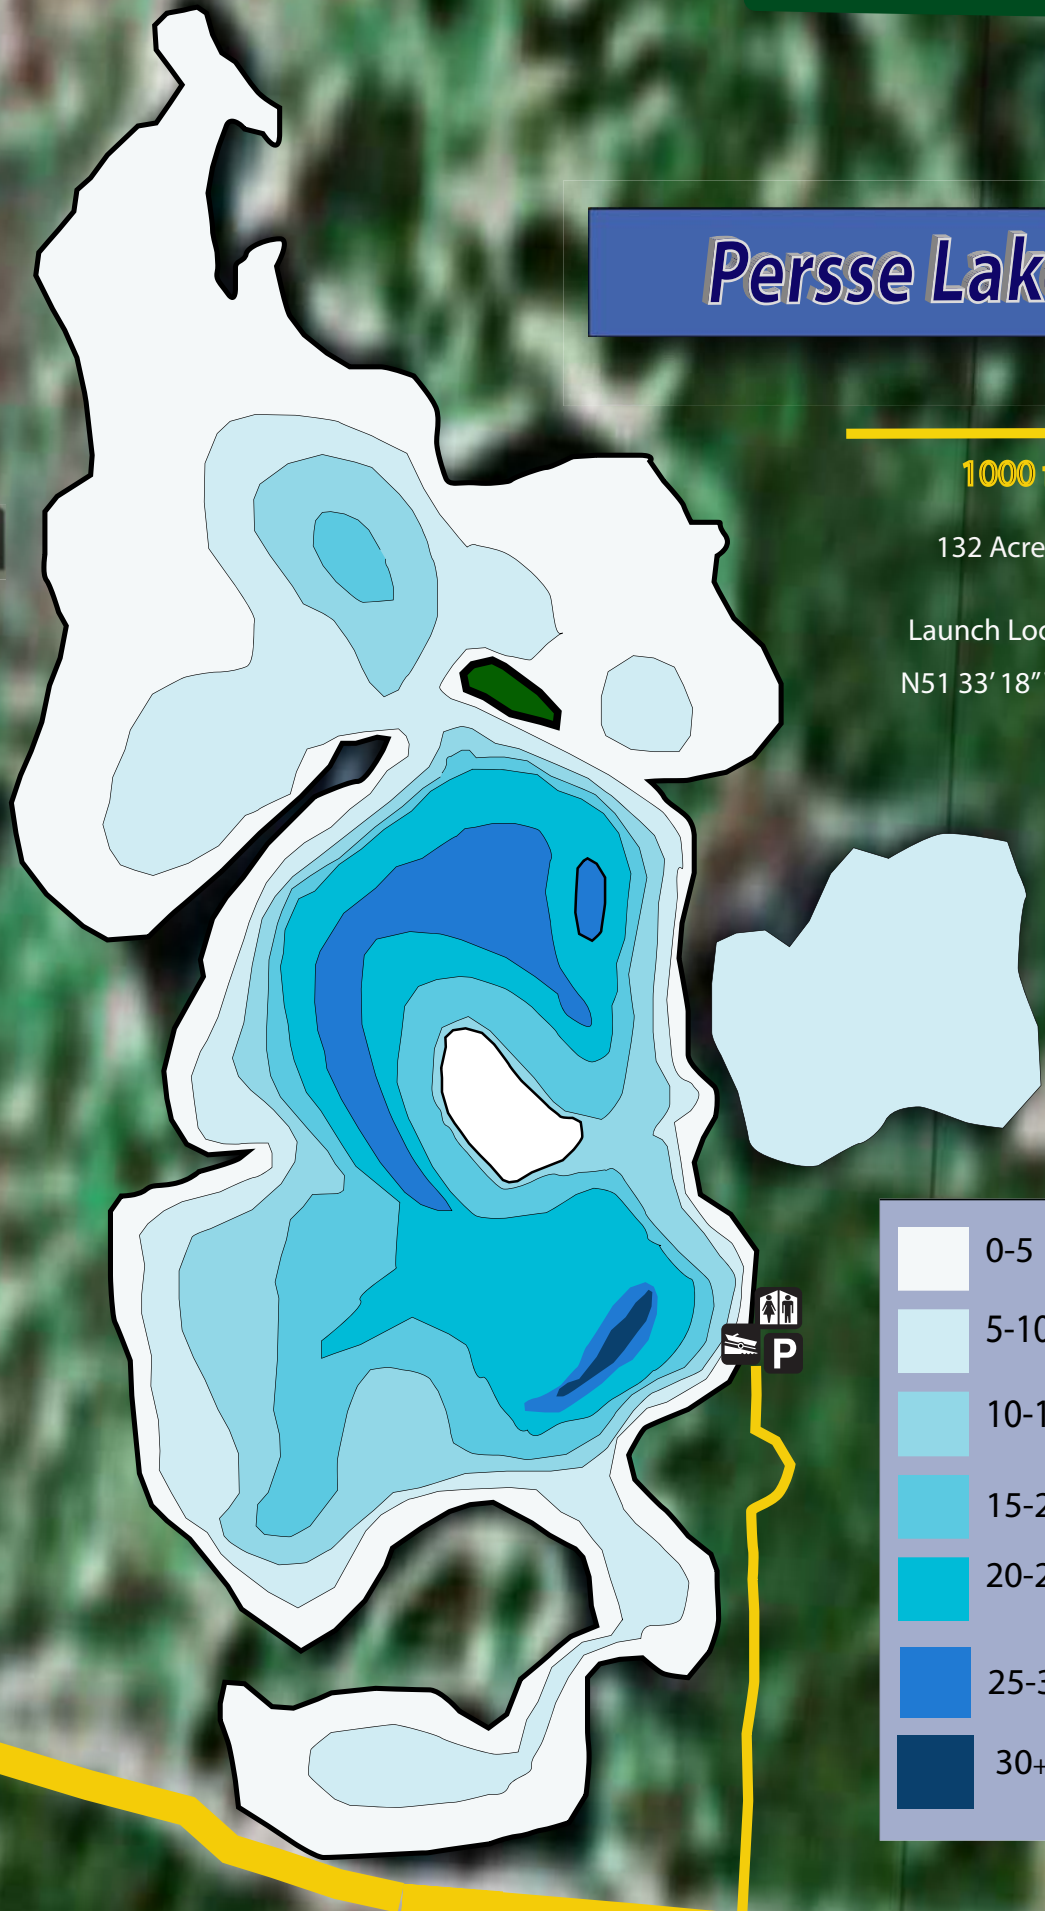

Persse Lake

1000 ft

132 Acres

Launch Location:

N51 33' 18" W101 25' 45"

	F E E T
0-5	
5-10	
10-15	
15-20	
20-25	
25-30	
30+	